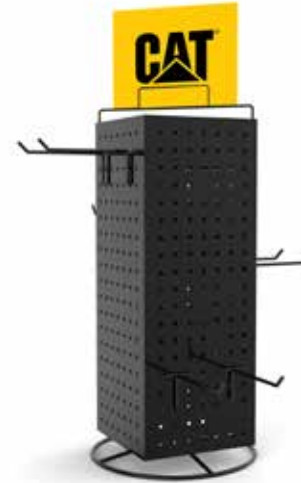

## CTNECK POP NECK LIGHT DISPLAY

This interactive counter display allows a user to try on the neck light and has visual applications images for uses of the neck light. Designed to have a six piece tray fit directly behind the front of the display .